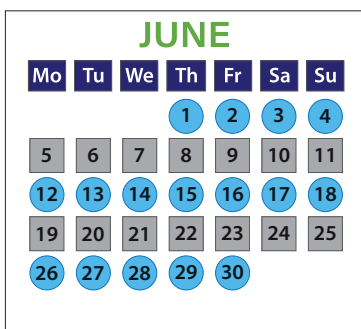

**BLUE BIN/CLEAR BAG RECYCLING WEEK** ● **WASTE WEEK WASTE BIN / PREPAID BAG / TAG**  
**PUT CORRECT BIN OUT BEFORE 6AM**