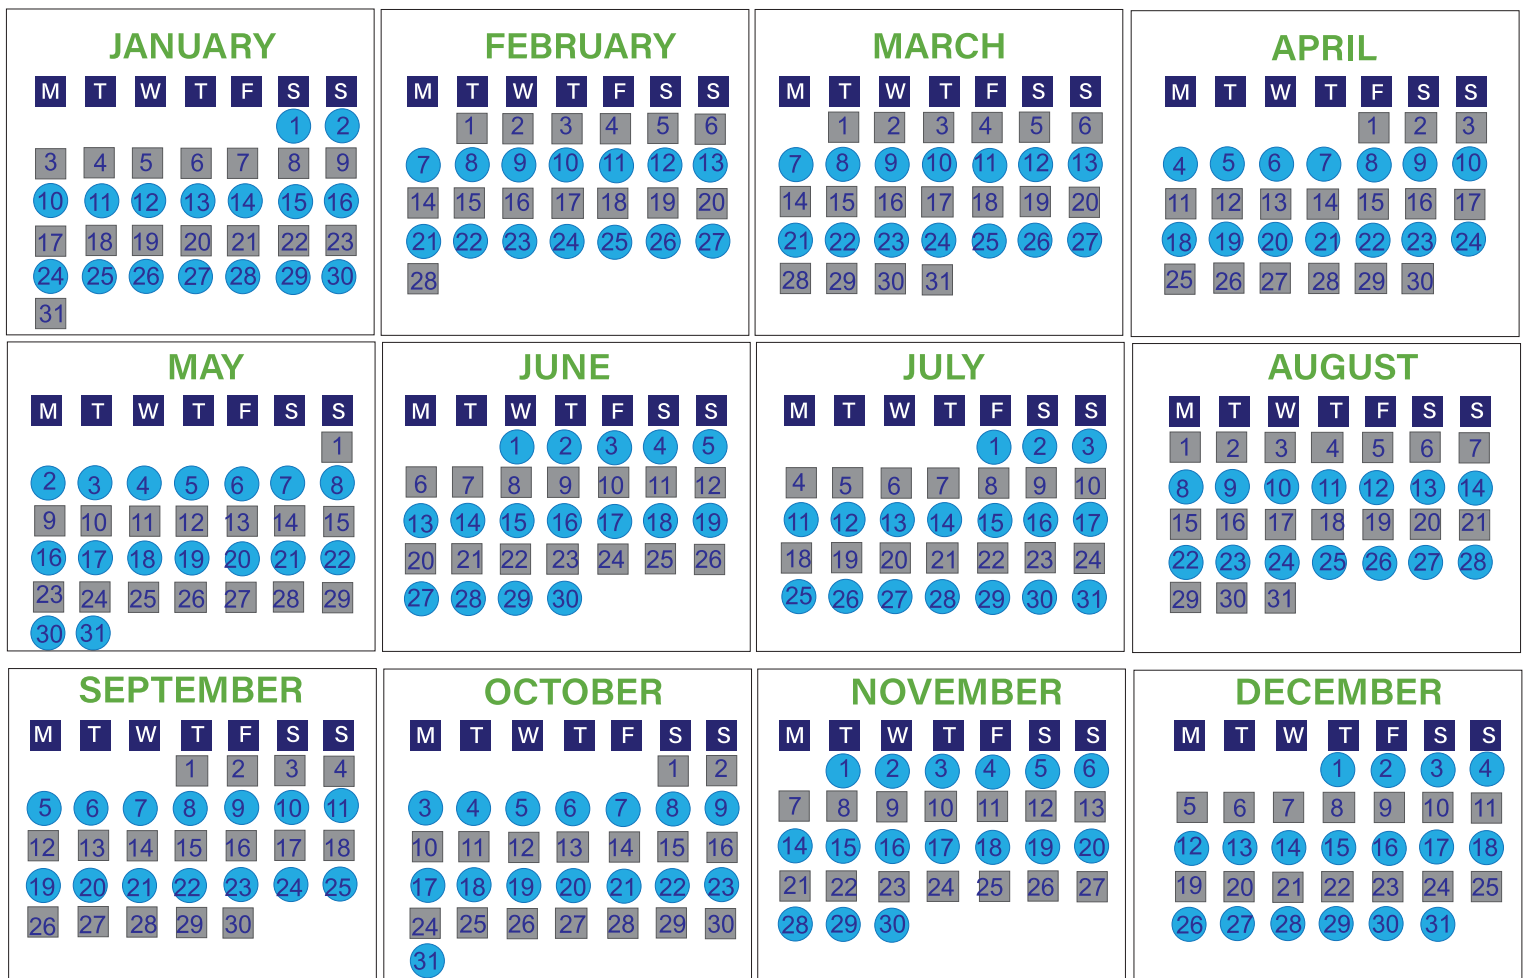

Permit No.: NWCPO-09-03002

8CY & 12CY SKIPS AVAILABLE

2022

RECYCLING BIN LIST	WASTE BIN LIST	COMPOST CADDY LIST
CLEAN, LOOSE & DRY	BAGGED	COMPOSTABLE BAGS ONLY
RIGID PLASTICS E.G PLASTIC BOTTLES (WATER, SOFT DRINKS)	VACUUM BAG, FLOOR SWEEPINGS	FOOD WASTE ONLY
SOFT PLASTICS	WOOL	MEAT, POULTRY, FISH
FOOD CARTONS (BUTTER TUBS, YOGURT CARTONS, SALAD TUBS)	USED TISSUE	SHELLFISH & BONES
SHAMPOO BOTTLES, PLASTIC CLEANING BOTTLES	NAPPIES	EGGS & DAIRY PRODUCTS
TETRA PAK - JUICE CARTONS, MILK CARTONS	POLYSTYRENE	PLATE SCRAPINGS & TABLE SCRAPS
FOOD TINS, BEVERAGE CANS, SWEET TINS, AEROSOL CANS	COLD ASHES	FRUIT & VEGETABLES
FRUIT & VEG TRAYS NETTING FROM ORANGES / ONIONS	SOILED / CONTAMINATED RECYCLING	BREAD, DOUGH, FILTERS & TEA BAGS
CARDBOARD AND ALL TYPES OF PAPER NEWSPAPER & MAGAZINES	SOILED / WET PAPER	SOILED KITCHEN PAPER TOWELS
HOUSEHOLD GLASS - JAM JARS, WINE BOTTLES, BEER BOTTLES	SOILED ALUMINIUM FOIL	NO PLASTIC OF ANY KIND

BLUE BIN/CLEAR BAG RECYCLING WEEK ● **WASTE WEEK WASTE BIN / PREPAID BAG / TAG** ■

PUT CORRECT BIN OUT BEFORE 6AM