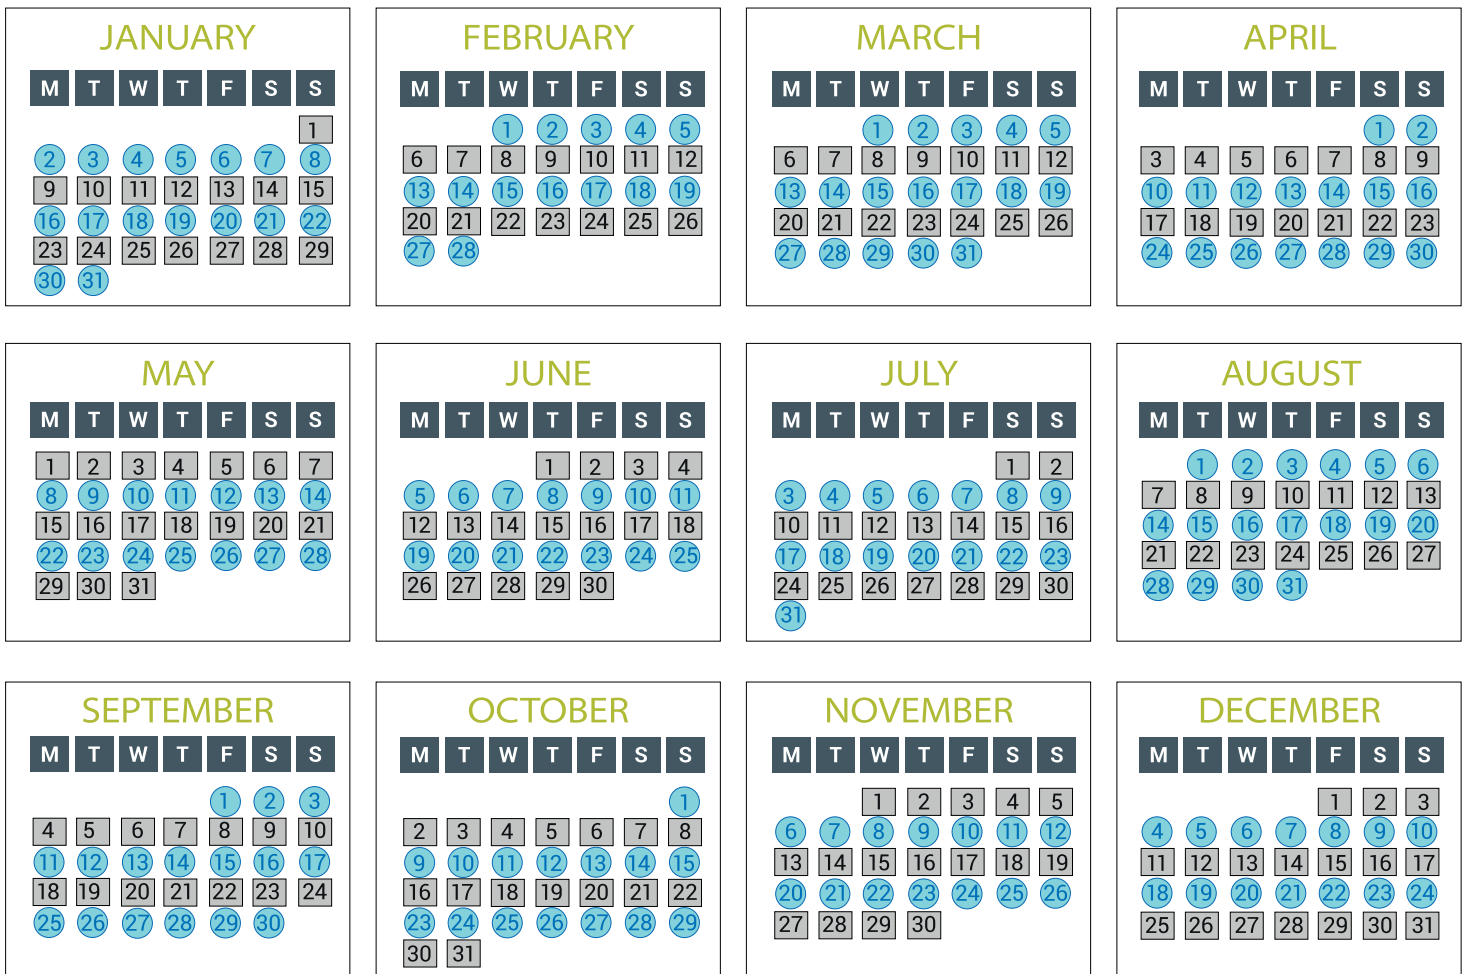

### RECYCLING BIN INFORMATION

**Don'ts** ✗

**PLACE ALL ITEMS LOOSE IN BLUE BIN**

All Household glass items now accepted in blue recycling bin e.g. Glass Bottles, Jam Jars etc

- Plastic Bottles - all types (water, soft drinks, etc)
- Plastic Cartons / Plastic Trays (fruit, veg, meats, cakes, etc.)
- Food Cartons must be completely clean
- Margarine & Butter Tubs, Yogurt Cartons (washed)
- Tetra Packs (milk, juice cartons)
- Beverages Cans - all types (soft drinks, alcohol, etc)
- Food Tins - all must be completely clean
- Sweet/Biscuit tins
- Cardboard / Dry Newspaper / Junk Mail and all Envelopes
- Normal Paper / Office Paper / Shredded Paper
- Magazines / Catalogues / Paper Bags
- Aerosol Cans

**NB: Please ensure that you WASH/ CLEAN/ DRIP DRY all items**

**BLUE BIN/CLEAR BAG RECYCLING WEEK**

**WASTE WEEK** **Black Bin or Green Bin** & prepaid bags/tags

**PUT BIN OUT BEFORE 6AM**